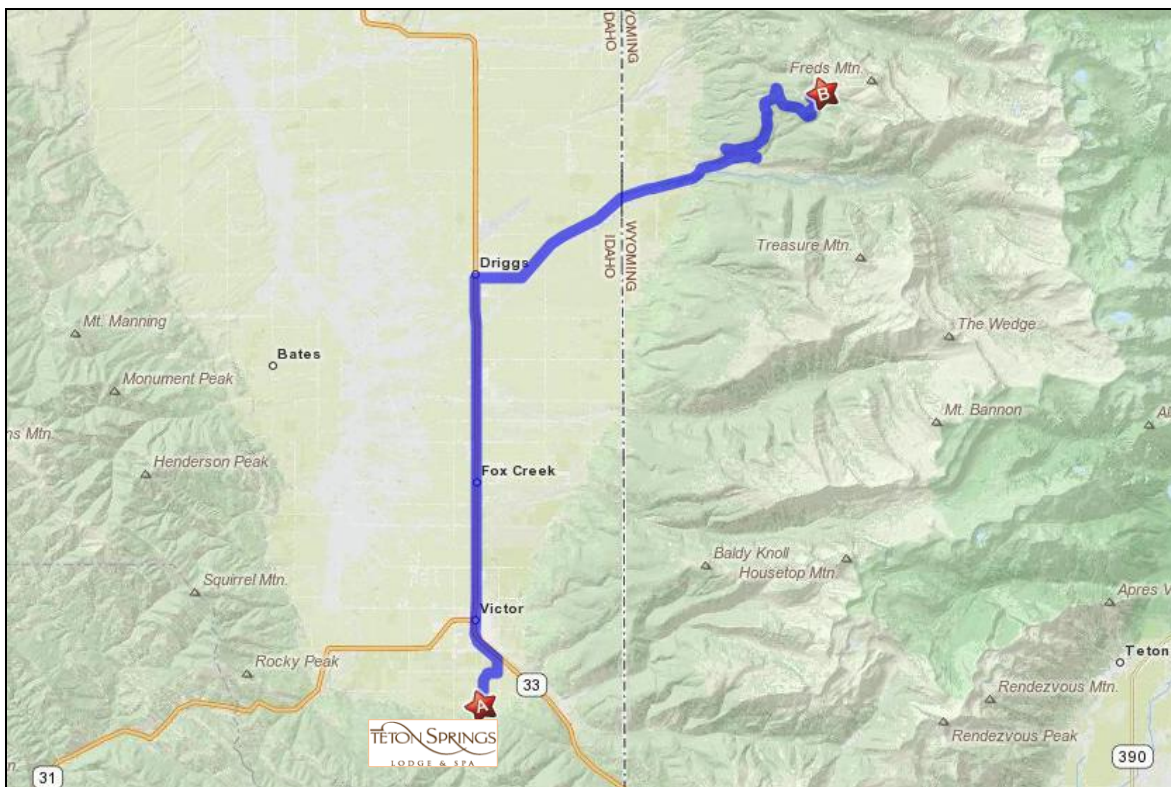

Teton Springs Resort to Grand Targhee Resort

1. Turn **LEFT** onto **TETON SPRINGS PKWY** (to exit resort) 0.9 mi
2. Turn **RIGHT** onto **W 950 S/Sting Rd** 0.2 mi
3. Turn **LEFT** onto **00 W** 0.3 mi
4. Turn **LEFT** onto **ID-33** (Towards Victor and into Driggs) 9.4 mi
5. Turn **RIGHT** onto **SKI HILL RD** (follow this road up the mountain and it will end at Grand Targhee Resort) 12.5 mi