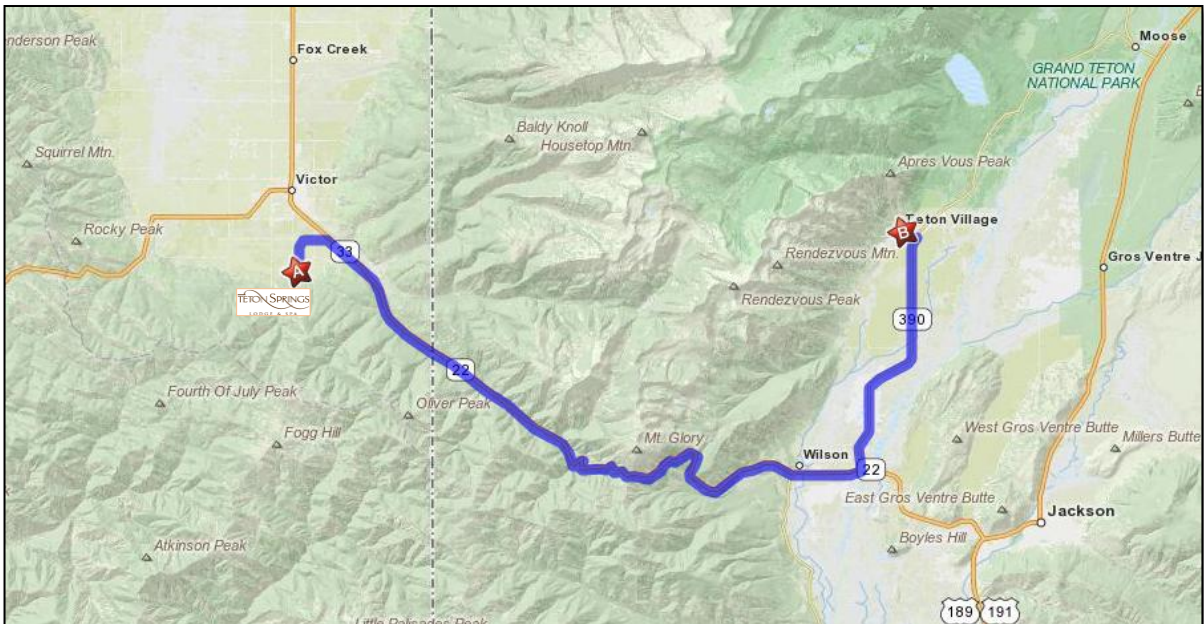

Teton Springs Resort to Teton Village, WY

1. Turn **LEFT** onto **TETON SPRINGS PKWY** (to exit resort) 0.9 mi
2. Turn **RIGHT** onto **W 950 S/Sting Rd** 0.6 mi
3. Turn **RIGHT** onto **ID-33** (Towards the mountain pass into WY) 0.3 mi
4. **ID-33** will become **WY-22** when you cross into WY 3.9 mi
5. Turn **RIGHT** onto **ID-32** 13.5 mi
6. Turn **LEFT** onto **WY-390/MOOSE-WILSON RD** 6.6 mi
7. Turn **LEFT** onto **TETON VILLAGE RD** 0.3 mi