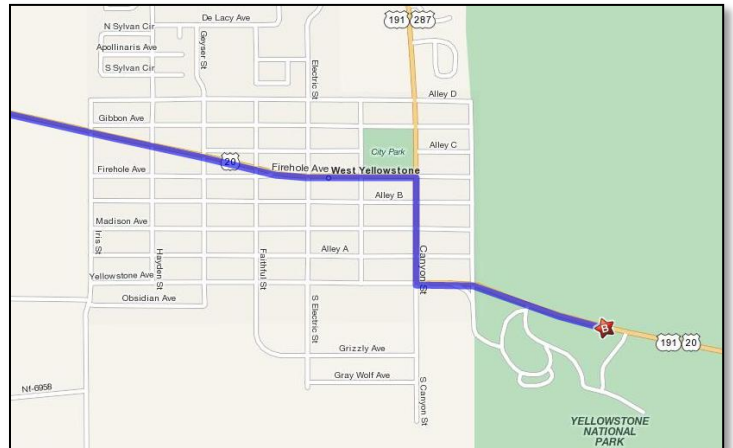

Teton Springs Resort to West Yellowstone

1. Turn **LEFT** onto **TETON SPRINGS PKWY** (to exit resort) 0.9 mi
2. Turn **RIGHT** onto **W 950 S/Sting Rd** 0.2 mi
3. Turn **LEFT** onto **00 W** 0.3 mi
4. Turn **LEFT** onto **ID-33** (Towards Victor and into Driggs) 19.5 mi
5. Turn **RIGHT** onto **ID-32** 28.4 mi
6. Turn **LEFT** onto **ID-47/ATCHLEY RD** 1.0 mi
7. Turn **RIGHT** onto **US-20** (eventually crossing into MT) 55.1 mi
8. Turn **RIGHT** onto **CANYON ST** 0.2 mi
9. Turn **LEFT** onto **YELLOWSTONE AVE/US-191/US-20** into the park 0.4 mi