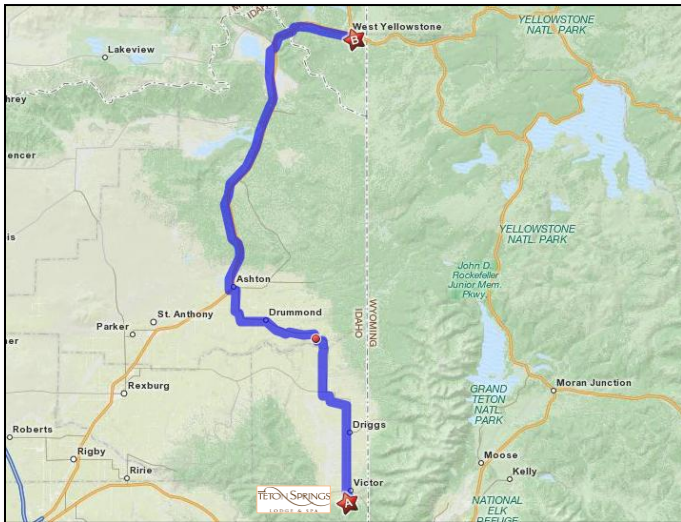

Teton Springs Resort to West Yellowstone

1. Turn **LEFT** onto **TETON SPRINGS PKWY** (to exit resort) 0.9 mi
2. Turn **RIGHT** onto **W 950 S/Sting Rd** 0.2 mi
3. Turn **LEFT** onto **00 W** 0.3 mi
4. Turn **LEFT** onto **ID-33** (Towards Victor and into Driggs) 19.5 mi
5. Turn **RIGHT** onto **ID-32** 28.4 mi
6. Turn **LEFT** onto **ID-47/ATCHLEY RD** 1.0 mi
7. Turn **RIGHT** onto **US-20** (eventually crossing into MT) 55.1 mi
8. Turn **RIGHT** onto **CANYON ST** 0.2 mi
9. Turn **LEFT** onto **YELLOWSTONE AVE/US-191/US-20** into the park 0.4 mi